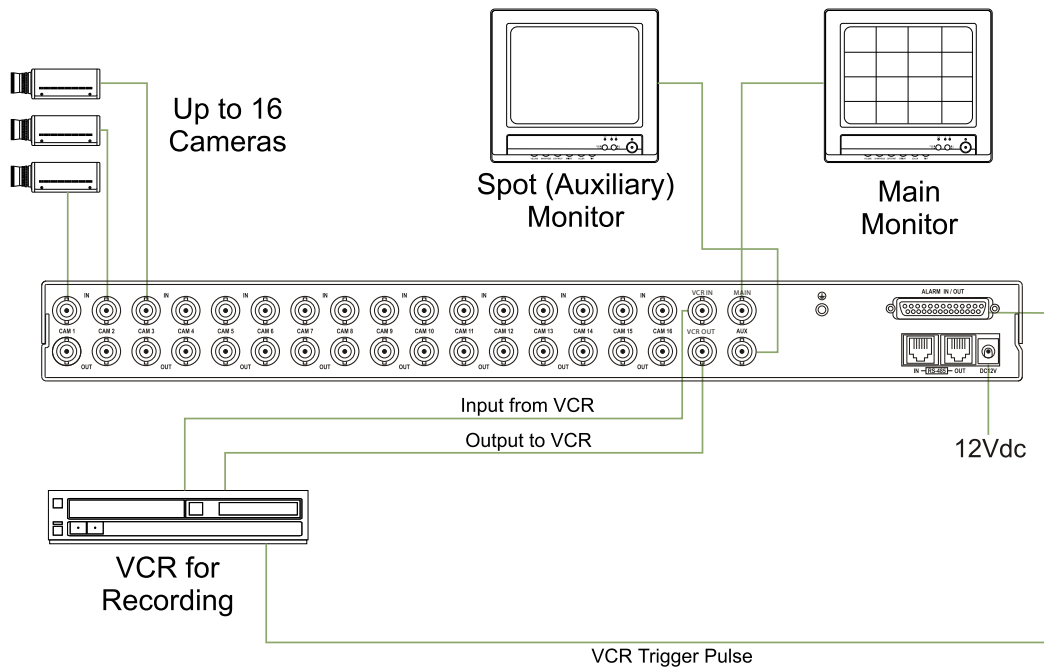

CONNECTIONS

SPECIFICATIONS

MODEL	PAC-HLX16CT (S41064)	
OPERATING DEFAULTS		
Format	4 x 4 multi-screen format	
Display	Live	
VIDEO		
Format	NTSC /PAL standard	
Level	Camera Inputs / Outputs	1.0Vp -p, 75 ohms
	Loop through Output	1.0Vp -p, 75 ohms
	VCR Input Composite	1.0Vp -p, 75 ohms
	Main Output Composite	1.0Vp -p, 75 ohms
	Auxiliary Output	1.0Vp -p, 75 ohms
RESOLUTION (pixels x lines)		
Sampling	NTSC : 720 x 480 , PAL : 720 x 576	
Full (Active)	NTSC : 648 x 448 (10 to 9 down-scaling), PAL : 648 x 512 (10 to 9 down-scaling)	
1/4 size	NTSC : 324 x 224 , PAL : 324 x 259	
1/9 size	NTSC : 216 x 149 , PAL : 216 x 173	
1/16 size	NTSC : 162 x 112, PAL : 162 x 129	
VCR Out (full)	NTSC : 720 x 480 , PAL : 720 x 576	
Spot Out	Analog	
SAMPLING STANDARD		
Y : Cb : Cr	CCIR 601 (4 : 2 : 2)	
Gray Scale	256 levels	
Color	16 million (true colour)	
VIDEO MEMORY		
Main Display	64MB SDR AM	
VCR Output	64MB / 16MB SD RAM	
REFRESH RATE (FIELDS / secretary)		
Full, PIP, Zoom	60	
VCR Out (depends on field delay)	60 max	
Spot Out	60	
GENERAL		
Power Requirements	12V D C, 2.5 Amps	
Power Adaptor	100-240V AC Universal Adaptor	
Ambient Temperature	32 to 95 F (0 to 35 C)	
Ambient Humidity	10% to 90% non- condensing	
Dimension (W x H x D)	432m m x 44mm x 310 mm	
Weight	2.4Kg	

Available from: