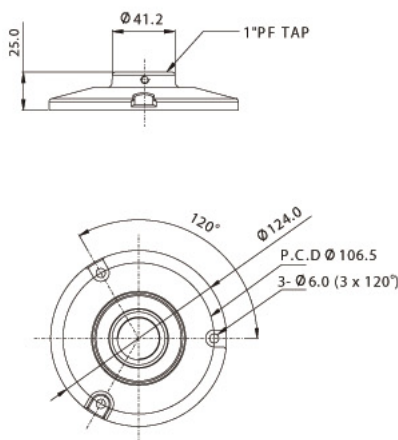

PAC-CM (S33772), PAC-WM (S33773)

Light Duty Wall & Ceiling Mount Bracket

Pacific Communications
CLOSED CIRCUIT VIDEO SYSTEMS

PRODUCT FEATURES

- . Light duty wall & ceiling mount
- . Adjustable swivel head
- . Die cast and aluminium construction
- . Cable feedthrough hole conceals the wiring
- . Maximum load Approx 11 lbs (5.0 kg)

The PAC-WM, PAC-CM are light duty wall & ceiling mounts designed for use with the MiniTrax PTZ Dome Camera. This mount is for use in wall & ceiling mounting applications and is capable of supporting loads up to 11 lbs (5.0 kg).

SPECIFICATION

Construction	Aluminium and steel	
Pipe Specification	1" PT TAP	
Maximum load	Approx 11 lbs (5.0 kg)	
Dimension	See dimensional outline	
Weight	Unit	Shipping
	2.6 lbs (1.2 kg)	3.5 lbs (1.6 kg)

[Mount Base Size]

[Dimension Drawing]

Unit: mm

Also available from: