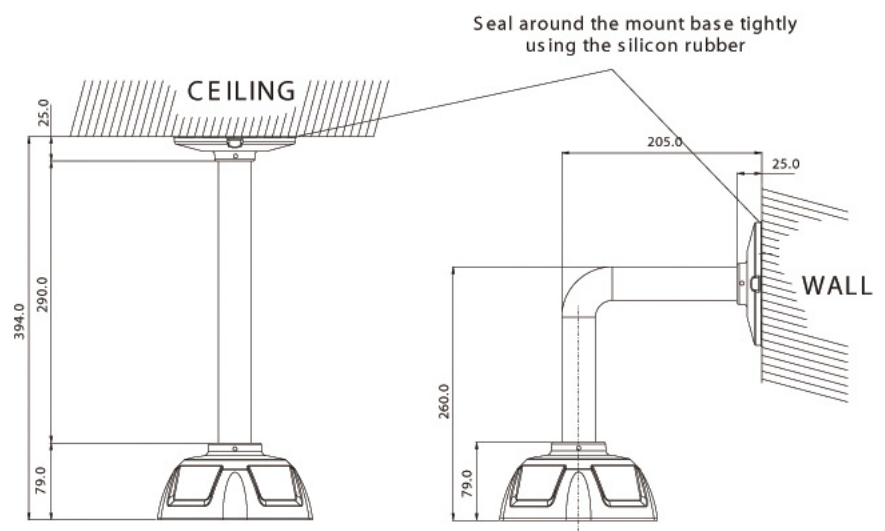

[Dimension Drawing]

Unit: mm

Also available from: