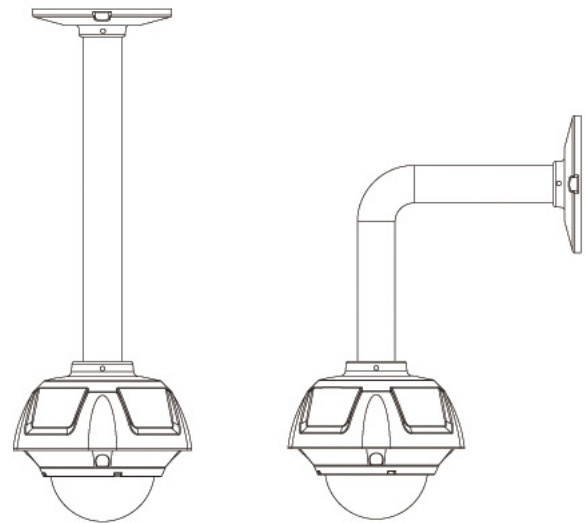

PAC-CM (S33772), PAC-WM (S33773)

Light Duty Wall & Ceiling Mount Bracket

Pacific Communications
CLOSED CIRCUIT VIDEO SYSTEMS

PRODUCT FEATURES

- . Light duty wall & ceiling mount
- . Adjustable swivel head
- . Die cast and aluminium construction
- . Cable feedthrough hole conceals the wiring
- . Maximum load Approx 11 lbs (5.0 kg)

The PAC-WM, PAC-CM are light duty wall & ceiling mounts designed for use with the MiniTrax PTZ Dome Camera. This mount is for use in wall & ceiling mounting applications and is capable of supporting loads up to 11 lbs (5.0 kg).

SPECIFICATION

Construction	Aluminium and steel	
Pipe Specification	1" PT TAP	
Maximum load	Approx 11 lbs (5.0 kg)	
Dimension	See dimensional outline	
Weight	Unit	Shipping
	2.6 lbs (1.2 kg)	3.5 lbs (1.6 kg)