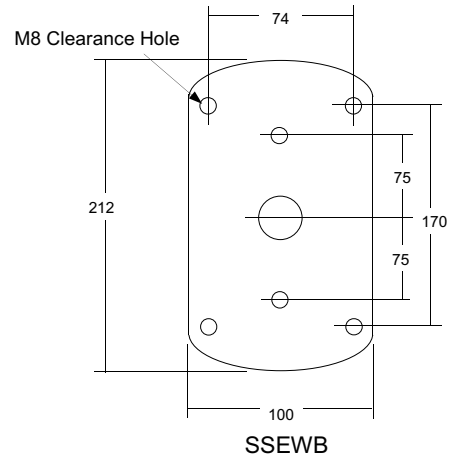

### PMA2

Pole mount adaptor powder coated stainless steel.  
Minimum pole size 90mm dia. Colour: Light Beige

Available in Australia from

Available in New Zealand from