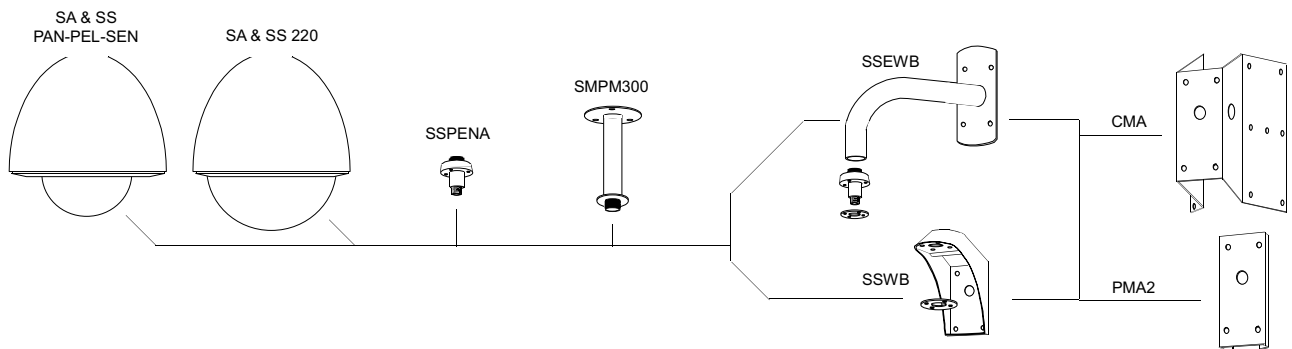

Dome Mounts

SSWB

Compact wall bracket for SA220 & SS220.
Stainless steel. Colour: Black
163H x 102W mm.

SSWEB

Extended wall bracket for SA220 & SS220.
Stainless steel. Colour: Black.
160H x 100W x 455D mm

SSPENA

Stainless Steel pendant mount to suit SA220 & SS220 housings.
Powder coated stainless steel.
Colour: Black

SMPM300FS

300mm Ceiling mount fixed pendant dropper.
Colour: Black

CMA

Corner mount adaptor.
Stainless steel. Colour: Light Beige.

PMA2

Pole mount adaptor powder coated stainless steel.
Minimum pole size 90mm dia. Colour: Light Beige