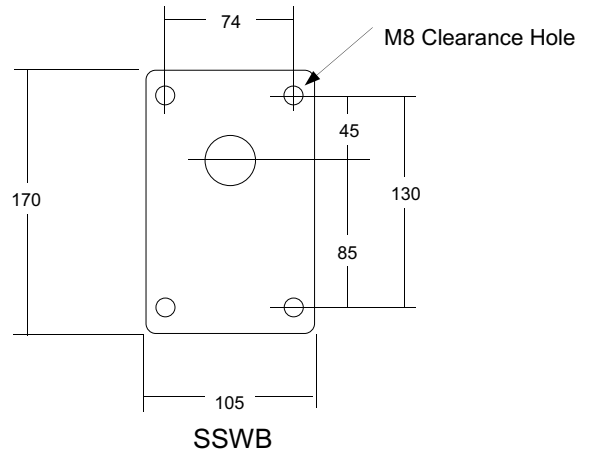

### PMA2

Pole mount adaptor powder coated stainless steel.  
Minimum pole size 90mm dia. Colour: Light Beige

Available in Australia from

Available in New Zealand from