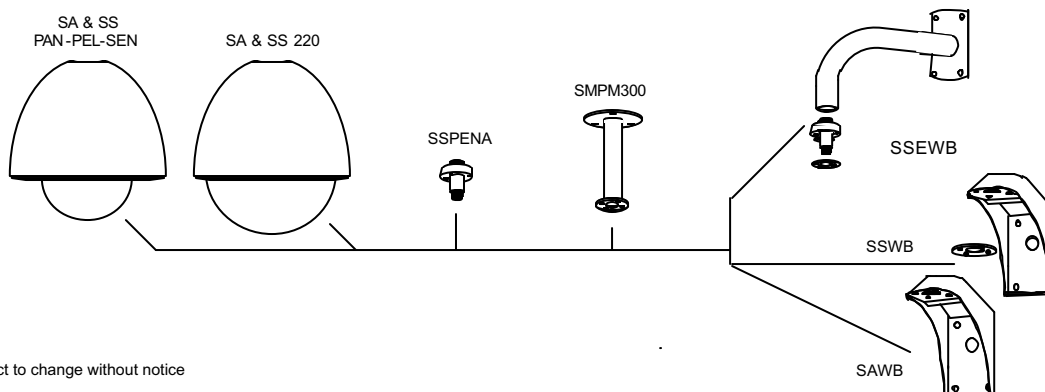

MOUNTING GUIDE OUTDOOR HOUSINGS