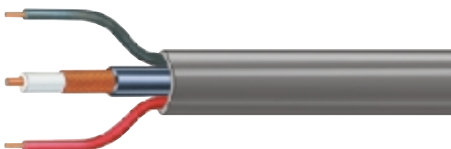

CABLES: RG59 Coaxial, Figure Eight & Composite

RG59 Coaxial Cable

JS100: 100 Metre Roll
JS250: 250 Metre Roll
JS500: 500 Metre Roll

Construction RG59B/U type, Ohm, closed circuit television (CCTV) cable, 1/0.6 plain annealed copper solid polyethylene, 85% braid, black PVC sheath.

Outside diameter 6.2mm

Figure 8 Cable

FIG 8 Cable: 24/0.20 100 Drum Metre Roll
FIG 8 Cable: 24/0.20 250 Drum Metre Roll

Construction Figure 8, 24/0.20mm plain annealed copper. PVC insulated.

Outside diameter 2.9mm 5.9mm

Colour combinations Black (no trace), black with white trace, blue with black trace, blue with white trace, brown with black trace, brown with white trace, grey with black trace, grey with blue trace, grey with white trace, red with black trace, red with white trace, white (no trace), white with black trace.

Composite cable

RG59/FIG8
Order Per Metre

Construction RG59B/U coaxial cable (1/0.574 plain copper) with 2 x 24/0.20mm plain annealed copper PVC flexible cores, laid parallel, overall PVC sheath.

Outside diameter 7.8mm x 13mm