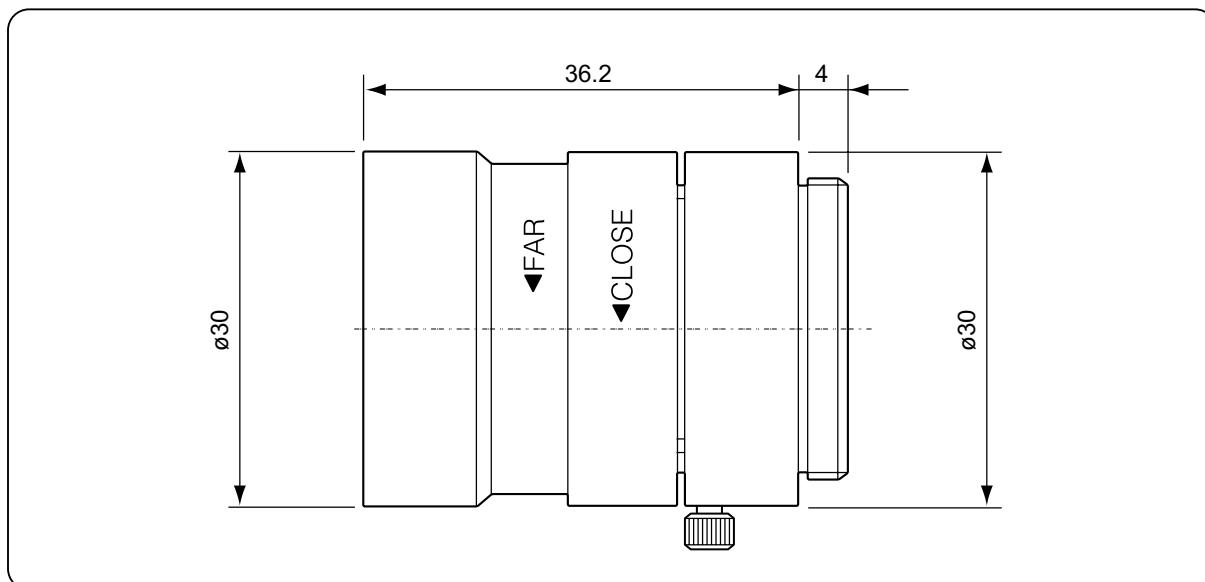

Model No.		TTSH0284	
Image Format Cover		1/3" ~ 1/4"	
Focal Length		2.8mm	
Maximum Aperture Ratio		1:1.4	
Iris	Control Method	Manual	
	Iris Range	F1.4 ~ Close	
Focus	Control Method	Manual	
Angle Field of View (DXHXV)	1/4 inch	87.2°X70.3°X53.0°	
	1/3 inch	117.4°X95.6°X72.6°	
Minimum Object Distance		0.2m	
Back Focal Length		9.30mm	
Effective Diameter	Front	ø19.7mm	
	Rear	ø8.9mm	
Filter Screw Size		---	
Mount / Flange Back		CS/12.5mm	
Mechanical Dimension (DXL)		ø30mmX36.2mm	
Total Weight		54.5g	
Application Temperature Range		-10°C ~ +50°C (+14°F ~ +122°F)	
Remarks		---	